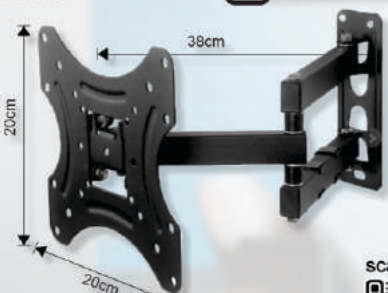

- Terminal

144 pcs

TRM

VESA 50x50mm, 75x75mm, 100x100mm

BRACKET MINI SWING
BT-1227 N

KG ±10 KG
tilt 14° - 32° ±15°
swivel 180°
30 pcs

TRM

VESA 50x50mm, 75x75mm, 100x100mm, 200x200mm

BRACKET CIP SWING
BT-1242 N

KG ±35 KG
tilt 14° - 42° ±15°
swivel 180°
10 pcs

TRM

VESA 100x100mm, 150x150mm, 200x100mm, 200x200mm, 300x200mm, 400x200mm, 425x402mm

BRACKET JUMBO SWING
BT-1255 N

KG ±50 KG
tilt 26° - 55° ±15°
swivel 180°
10 pcs