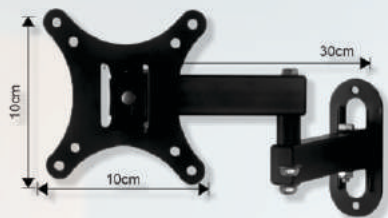

- Terminal

144 pcs

TRM

VESA 50x50mm, 75x75mm, 100x100mm

BRACKET MINI SWING
BT-1227 N

KG ±10 KG
tilt 14° - 32° ±15°
swivel 180°
30 pcs

TRM

VESA 50x50mm, 75x75mm, 100x100mm, 200x200mm