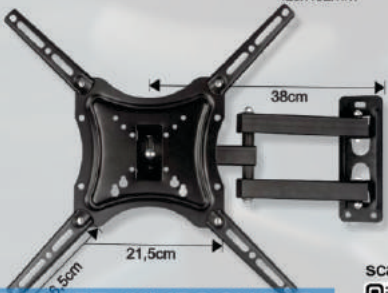

- Terminal

144 pcs

TRM

VESA 50x50mm, 75x75mm, 100x100mm

BRACKET MINI SWING
BT-1227 N

KG ±10 KG
tilt 14° - 32° ±15°
swivel 180°
30 pcs

TRM

VESA 50x50mm, 75x75mm, 100x100mm, 200x200mm

BRACKET CIP SWING
BT-1242 N

KG ±35 KG
tilt 14° - 42° ±15°
swivel 180°
10 pcs

TRM

VESA 100x100mm, 150x150mm, 200x100mm, 200x200mm, 300x200mm, 400x200mm, 425x402mm

BRACKET JUMBO SWING
BT-1255 N

KG ±50 KG
tilt 26° - 55° ±15°
swivel 180°
10 pcs