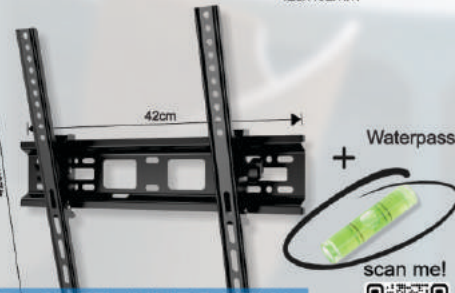

BRACKET JUMBO NEW
BT-2260 N

KG ±40 KG
tilt 32° - 55° -5° / +15°
10 pcs