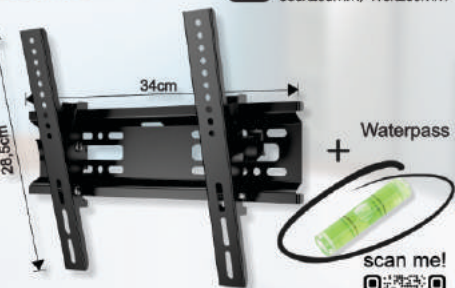

TRM

VESA 75x75mm to 200x200mm

BRACKET FIX
BT-2037

KG ±30 KG
fixed (tidak dapat digerakan)
22° - 37°
36 pcs

TRM

VESA 50x50mm, 75x75mm, 100x100mm, 200x200mm, 300x200mm, 410x260mm

BRACKET CIP NEW
BT-2242 N

KG ±40 KG
tilt 15° - 42° -5° / +15°
20 pcs